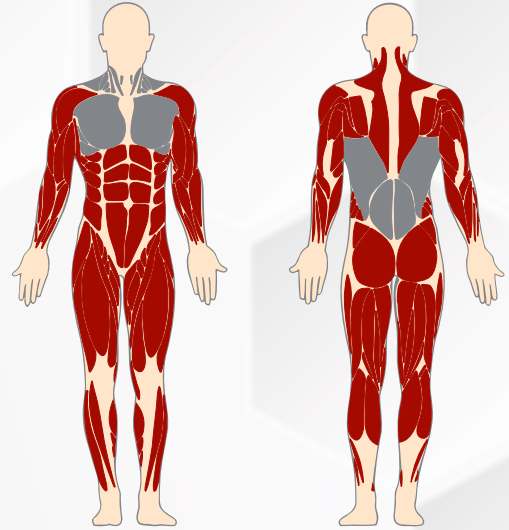

IGREENMILL – OUTDOOR TREADMILL

iGreenMill is the world's first and only outdoor curved treadmill. iGreenMill has a revolutionary roller system that provides an amazing running experience for people of all ages – from children to adults and seniors. The principle of the treadmill is simple: You want to go faster – go faster. You want to slow down – slow down. You want to stop – stop. Just like in life – you are the powerhouse of the iGreenMill treadmill. You can freely control your pace thanks to the unique 32 rollers made of Italian stainless steel that work together with you to provide a professional sports experience. The perfectly curved running surface is designed so that the user can walk, run or perform more than 30 other exercises.

**TRAINING SEE
SCAN THE QR CODE**

SPECIFICATION

Length	123 cm
Width	152 cm
Height	231 cm
User height	+140 cm
User age	+ 14 years
Safety area	19,12 m ²
Material	Stainless Steel
Standard	EN 16630:2015-06E
Certificate	CE / EU Declaration of Conformity

MUSCLES TRAINED

ABDOMINALS / OBLIQUES / TRICEPS / GLUTES / QUADS / CALVES
BACK / CHEST/ SHOULDERS / BICEPS/ FOREARMS / HIPS

COLORS

A device for iGreenMill – treadmill outdoor training which develops abdominals, obliques, chest, back, shoulders, biceps, triceps, quads, glutes, hips, calves and forearms muscles.

1. Made entirely of stainless steel.
2. Dimensions: length 190 cm / width 94 cm / height 161 cm.
3. Accuracy class: A – high accuracy.
4. Class of use: S – for professional or commercial use.